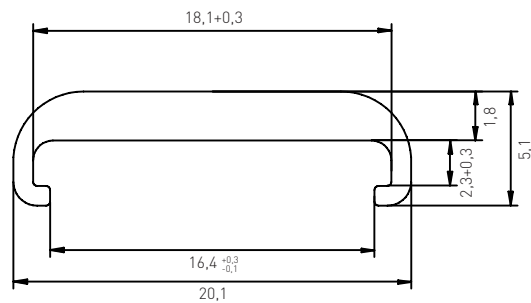

COVER FLAT

## COVER FLAT

Size in mm

### TECHNICAL DATA

Dimensions L x W x H	2.000 <sup>1</sup> x 20,1 x 5,1 mm
Coefficient of linear expansion	85 * 10 <sup>-6</sup> / K
Operating temperature	-30 ... +80 °C
Storage temperature ts	-30 ... +80 °C
<sup>1</sup> Tolerance length:	- 0 mm / + 20 mm

### ORDERING DATA – COVER FLAT WHITE

Colour	Transmission	Weight	Type	Length	Art. Nr.
White	70%	0,102kg	LED COVER FLAT white	2m	24138750

Packaging: 5 pieces/carton, 125 pieces/pallet